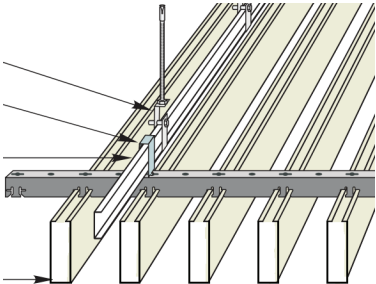

SUPERTEC
Ceilings & Board

Baffle Ceiling
DATA REFERENCE

Baffle Ceiling

Square
Groove
Cold
Rolled

- Widely use in public projects
- Easy to install and replace
- Vertical visual effects
- Good air flowage, Better sound absorption

Installation

Specification

Item No.	B-T50 (DIIA 50)
Material	Aluminium, Thickness (mm) 0.85 / 1.0
Surface Finish	Polyester powder coated or PVDF coated
Design	Plain
Dimension	Dia (mm) 30.50 Length (mm) up to 6000. Recommend 4000mm or less.
Carrier	Various gap, from 50mm OR 100mm. Colour available in mill finish, black and white.

Accessory

	Item Name	Item Code	Picture
Essential	Suspension Bracket	SB-E	 SB-E
Optional (Hanging system)	Expansion Screw (6/8mm)	HS-06/08	 HS-06 HS-16 & HS-26
	Suspension Colt (6/8mm)	HS-16/18	
	Screw(6/8mm)	HS-26/28	
	38# Main Carrier B	HS-3B	 HS-3B
	38# Main Carrier	HS-5B	
	Suspension bracket B		 HS-5B & HS-6
	Screw and Nut	HS-6	

Baffle Ceiling

Square
Groove
Extruded

- Widely use in public projects
- Strong structure
- Vertical visual effects
- Good air flowage

Installation

Specification

Item No.	B-E55 (W35xH85)
Material	Aluminium, Thickness (mm) 0.8 / 0.9 / 1.0
Surface Finish	Polyester powder coated or Heat-transfer Wooden Print
Design	Plain
Dimension	Width x Height (mm) 15x80 / 25x80 / 25x85 / 25x100 / 30x150 Length (mm) up to 6000. Recommend 4000mm or less.
Carrier	Various gap (mm) 35 / 70 / 75 Colour available in mill finish, black and white.