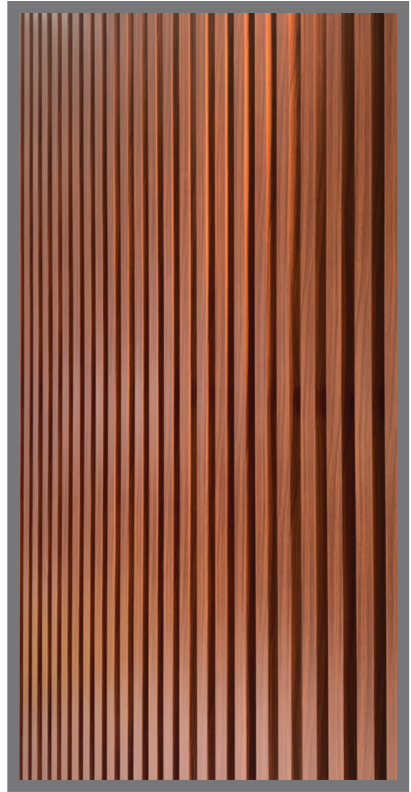

SUPERTEC
Ceilings & Board

Baffle Ceiling
DATA REFERENCE

Baffle Ceiling

Square
Groove
Cold
Rolled

- Widely use in public projects
- Easy to install and replace
- Vertical visual effects
- Good air flowage, Better sound absorption

Baffle Ceiling

Square
Groove
Extruded

- Widely use in public projects
- Strong structure
- Vertical visual effects
- Good air flowage

Installation

Specification

Item No.	B-E55 (W35xH85)
Material	Aluminium, Thickness (mm) 0.8 / 0.9 / 1.0
Surface Finish	Polyester powder coated or Heat-transfer Wooden Print
Design	Plain
Dimension	Width x Height (mm) 15x80 / 25x80 / 25x85 / 25x100 / 30x150 Length (mm) up to 6000. Recommend 4000mm or less.
Carrier	Various gap (mm) 35 / 70 / 75 Colour available in mill finish, black and white.