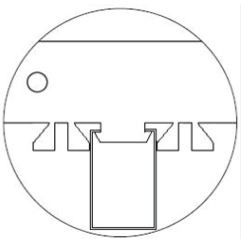

SUPERTEC
Ceilings & Board

Baffle Ceiling
DATA REFERENCE

Baffle Ceiling

Square
Groove
Cold
Rolled

- Widely use in public projects
- Easy to install and replace
- Vertical visual effects
- Good air flowage, Better sound absorption

Installation

Specification

Item No.	B-T50 (DIIA 50)
Material	Aluminium, Thickness (mm) 0.85 / 1.0
Surface Finish	Polyester powder coated or PVDF coated
Design	Plain
Dimension	Dia (mm) 30.50 Length (mm) up to 6000. Recommend 4000mm or less.
Carrier	Various gap, from 50mm OR 100mm. Colour available in mill finish, black and white.

Baffle Ceiling

Square
Groove
Extruded

- Widely use in public projects
- Strong structure
- Vertical visual effects
- Good air flowage

Installation

Specification

Item No.	B-E55 (W35xH85)
Material	Aluminium, Thickness (mm) 0.8 / 0.9 / 1.0
Surface Finish	Polyester powder coated or Heat-transfer Wooden Print
Design	Plain
Dimension	Width x Height (mm) 15x80 / 25x80 / 25x85 / 25x100 / 30x150 Length (mm) up to 6000. Recommend 4000mm or less.
Carrier	Various gap (mm) 35 / 70 / 75 Colour available in mill finish, black and white.