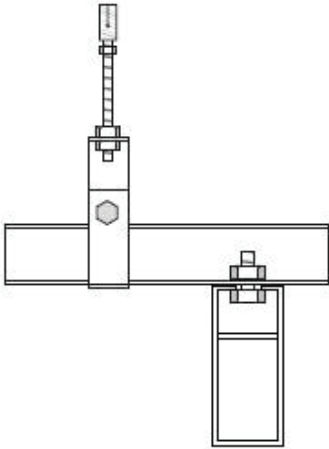

SUPERTEC
Ceilings & Board

Baffle Ceiling
DATA REFERENCE

Baffle Ceiling

Square
Groove
Cold
Rolled

- Widely use in public projects
- Easy to install and replace
- Vertical visual effects
- Good air flowage, Better sound absorption

Installation

Specification

Item No.	B-T50 (DIIA 50)
Material	Aluminium, Thickness (mm) 0.85 / 1.0
Surface Finish	Polyester powder coated or PVDF coated
Design	Plain
Dimension	Dia (mm) 30.50 Length (mm) up to 6000. Recommend 4000mm or less.
Carrier	Various gap, from 50mm OR 100mm. Colour available in mill finish, black and white.

Accessory

	Item Name	Item Code	Picture
Essential	Suspension Bracket	SB-E	 SB-E
Optional (Hanging system)	Expansion Screw (6/8mm)	HS-06/08	 HS-06 HS-16 & HS-26
	Suspension Colt (6/8mm)	HS-16/18	
	Screw(6/8mm)	HS-26/28	
	38# Main Carrier B	HS-3B	 HS-3B
	38# Main Carrier	HS-5B	
	Suspension bracket B		 HS-5B & HS-6
	Screw and Nut	HS-6	

Baffle Ceiling

Square
Groove
Extruded

- Widely use in public projects
- Strong structure
- Vertical visual effects
- Good air flowage

Installation

Specification

Item No.	B-E55 (W35xH85)
Material	Aluminium, Thickness (mm) 0.8 / 0.9 / 1.0
Surface Finish	Polyester powder coated or Heat-transfer Wooden Print
Design	Plain
Dimension	Width x Height (mm) 15x80 / 25x80 / 25x85 / 25x100 / 30x150 Length (mm) up to 6000. Recommend 4000mm or less.
Carrier	Various gap (mm) 35 / 70 / 75 Colour available in mill finish, black and white.