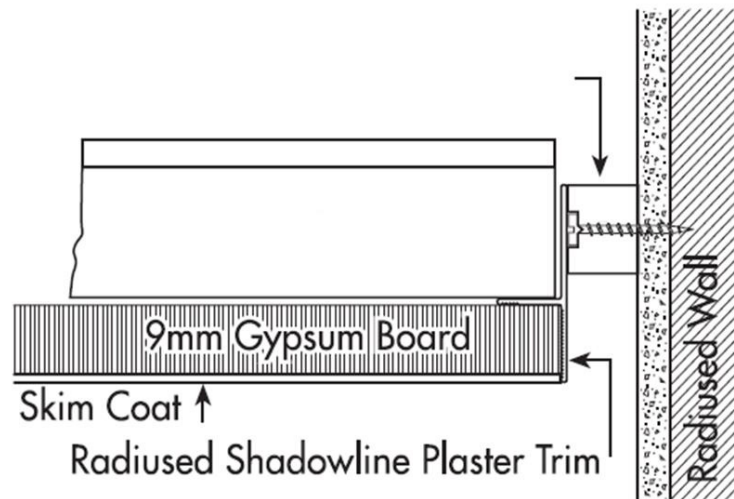

Supertec Radiused Shadowline Plaster Trim

Product Code – SIGRP5036W

Description – Sigma Radius S/L Plaster Trim 50 W/E 3.6

The fixing point of the Radiused Shadowline Plaster Trim to the Superwood can vary depending on the required “depth” of the shadow.